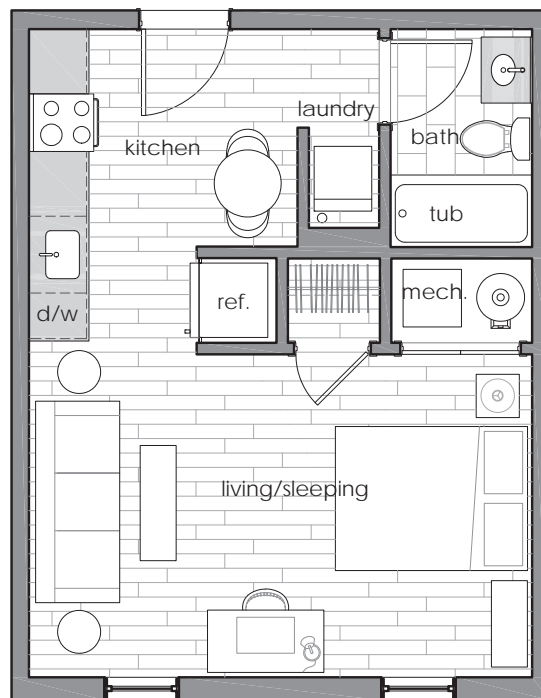

104 Howe St
New Haven, CT
06511

#306
Studio / 1 BA

Unit Info:

Studio
1 bathroom
425 sf
Third floor
Type "B"
adaptability

Highlights:

University adjacent
Downtown living
On site covered parking
Modern style and finishes
Electronic security
Video intercom
Stainless appliances

Unit Features:

High 9' ceilings
Minimalist design
Air conditioning
Electronic unit access
High speed internet available
Cable ready
Wood, tile and carpet flooring
Window coverings

Building Amenities:

Elevator
Roof deck
Gym and activity space
Dog park
Picnic area
Meeting rooms
Mail and package room
Bicycle storage
Trash chute

Kitchen & Appliances:

Quartz counter tops
Modern cabinetry with soft
close drawers & doors
30" refrigerator
24" elec. range & microwave
18" dishwasher
24" stacked washer & dryer
Pull down spray faucet
Tile backsplash