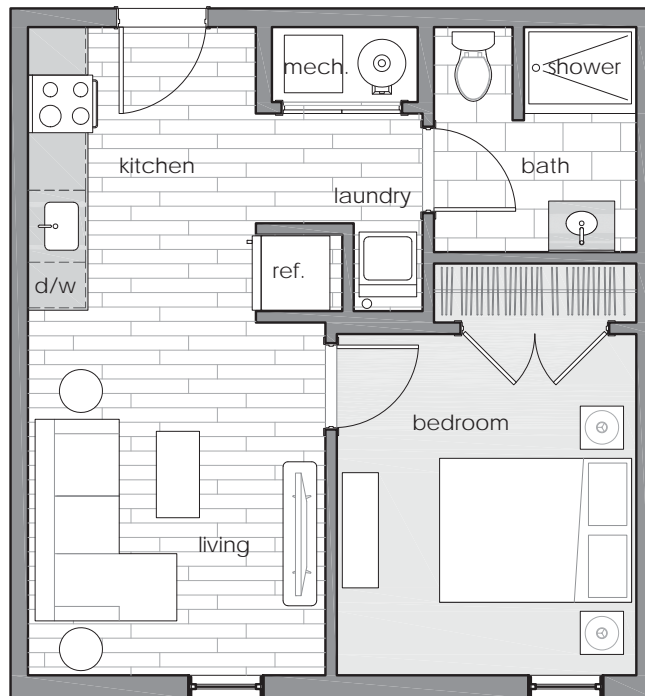

104 Howe St
New Haven, CT
06511

#305

1 BR / 1 BA

Unit Info:

1 bedroom
1 bathroom
510 sf
Second floor
Type "B"
adaptability

Highlights:

University adjacent
Downtown living
On site covered parking
Modern style and finishes
Electronic security
Video intercom
Stainless appliances

Unit Features:

High 9' ceilings
Minimalist design
Air conditioning
Electronic unit access
High speed internet available
Cable ready
Wood, tile and carpet flooring
Window coverings

Building Amenities:

Elevator
Roof deck
Gym and activity space
Dog park
Picnic area
Meeting rooms
Mail and package room
Bicycle storage
Trash chute

Kitchen & Appliances:

Quartz counter tops
Modern cabinetry with soft
close drawers & doors
30" refrigerator
24" elec. range & microwave
18" dishwasher
24" stacked washer & dryer
Pull down spray faucet
Tile backsplash