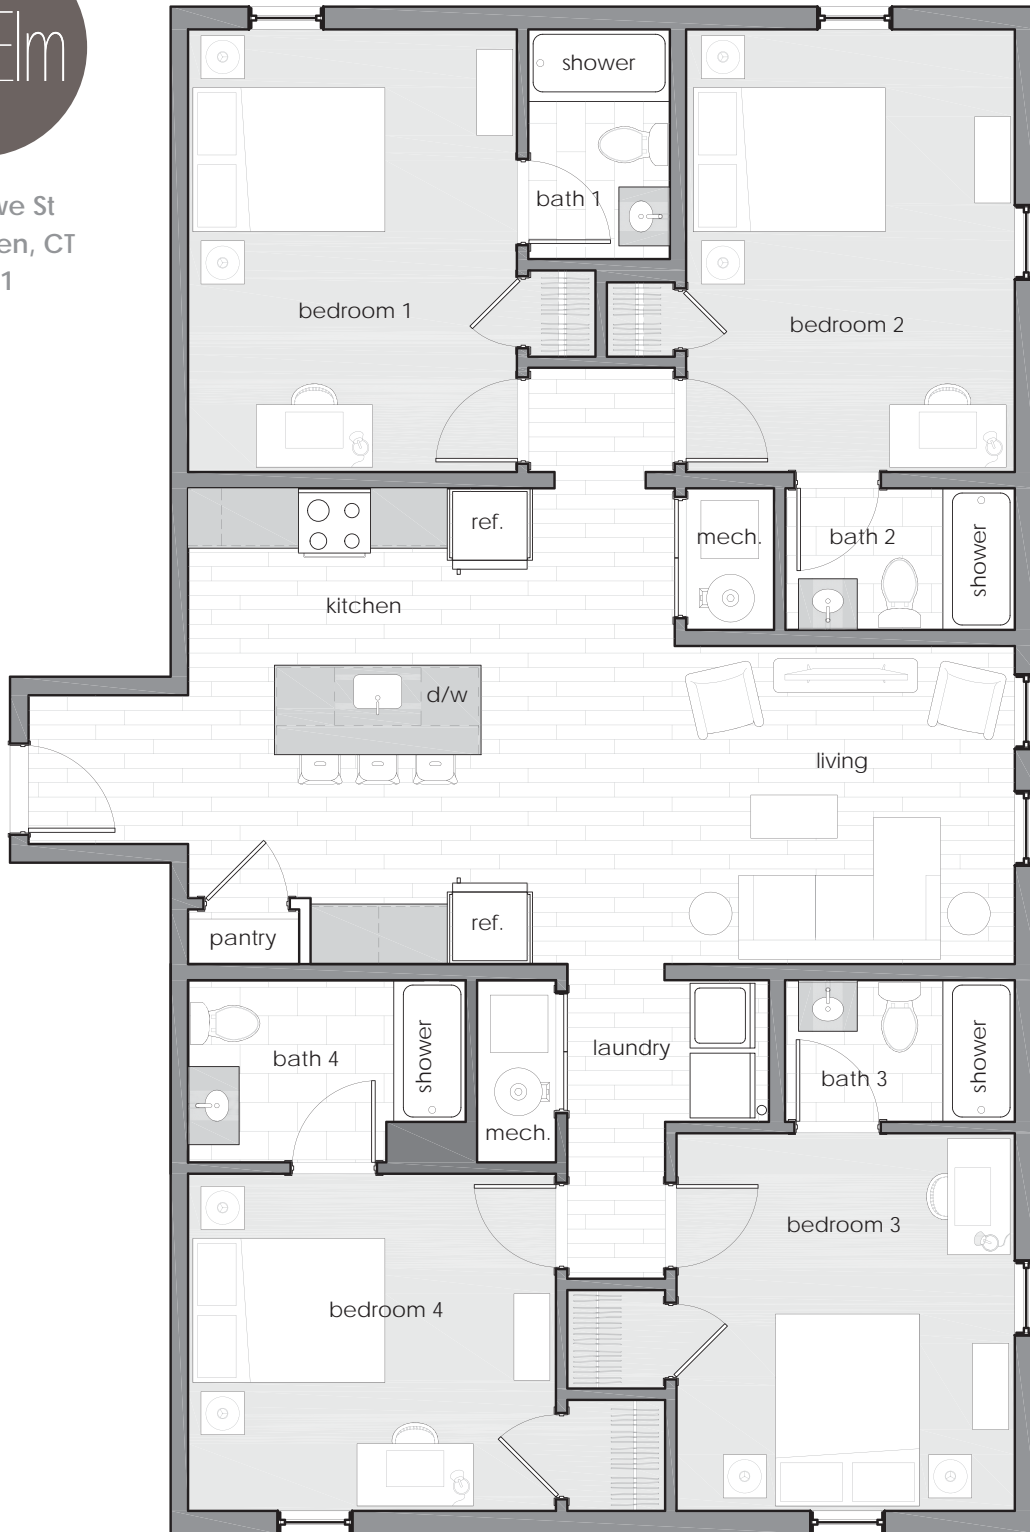

# #204

4 BR / 4 BA

**Unit Info:**  
4 bedrooms  
4 bathrooms  
1,610 sf  
Second floor  
Type "A"  
adaptability

**Highlights:**  
University adjacent  
Downtown living  
On site covered parking  
Modern style and finishes  
Electronic security  
Video intercom  
Stainless appliances

**Unit Features:**  
High 9' ceilings  
Minimalist design  
Air conditioning  
Electronic unit access  
High speed internet available  
Cable ready  
Wood, tile and carpet flooring  
Window coverings

**Building Amenities:**  
Elevator  
Roof deck  
Gym and activity space  
Dog park  
Picnic area  
Meeting rooms  
Mail and package room  
Bicycle storage  
Trash chute

**Kitchen & Appliances:**  
Quartz counter tops  
Modern cabinetry with soft  
close drawers & doors  
Two 30" refrigerators  
30" elec. range & microwave  
24" dishwasher  
27" washing machine & dryer  
Pull down spray faucet  
Tile backsplash